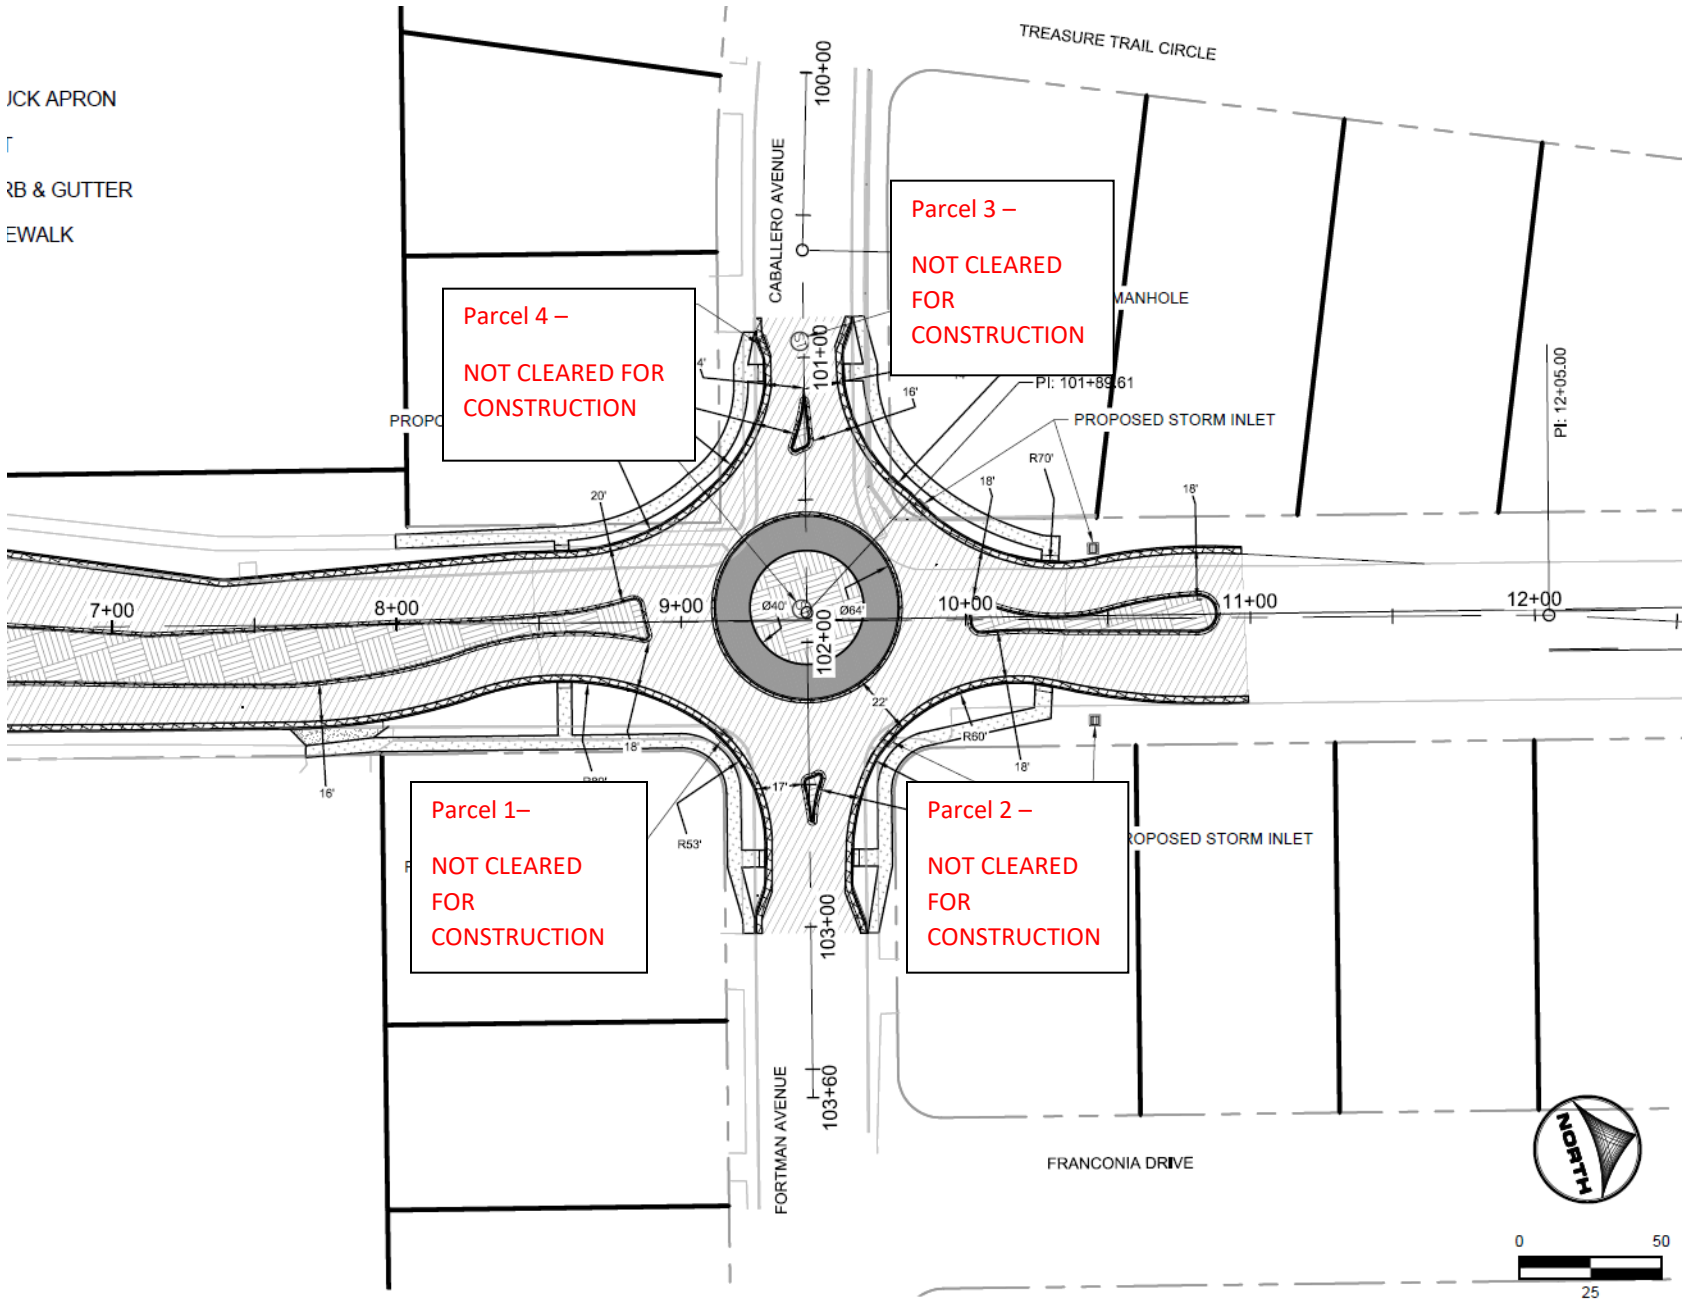

FOUNTAIN MESA – CABALLERO ROW EXHIBIT

JACK APRON
C&G & GUTTER
SIDEWALK

Parcel 4 –
NOT CLEARED FOR
CONSTRUCTION

Parcel 3 –
NOT CLEARED FOR
CONSTRUCTION

Parcel 1 –
NOT CLEARED FOR
CONSTRUCTION

Parcel 2 –
NOT CLEARED FOR
CONSTRUCTION